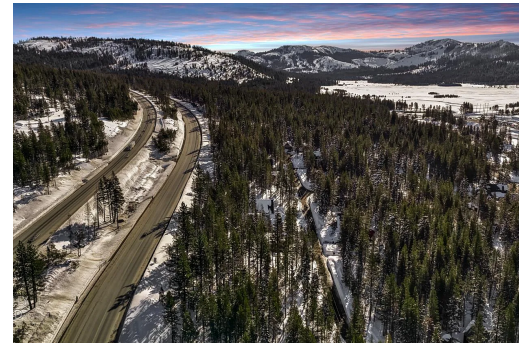

SCAN FOR MORE DETAILS

Just Listed

75,000

Tucked into the heart of Soda Springs, this charming 16,988 sq ft parcel offers a rare opportunity to build your dream mountain retreat in the highly desirable Summit area, where the Tahoe lifestyle meets small-town soul. This lot is build-to-suit raw land, giving you the freedom to design a home that fits your vision, whether that's a cozy ski cabin, a...

Text **878869** to **25678**

to receive all photos, details, school information and more via text 24/7!

Need to sell before you buy? Go to

[Racheladam.myNewHomeValue.com](https://www.racheladam.myNewHomeValue.com)

for your FREE & INSTANT home value estimate