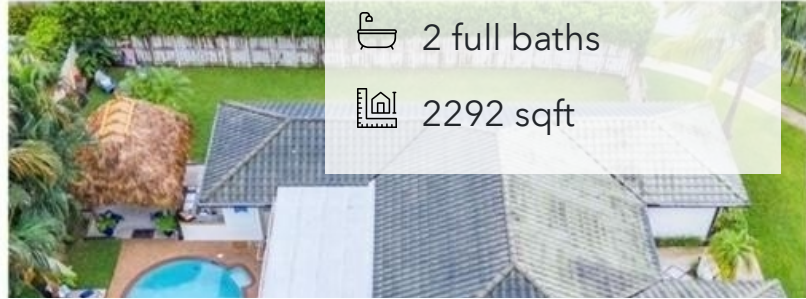

Single Family, Single - Plantation, FL

9680 NW 10th Ct, Plantation, FL 33322

SCAN FOR MORE DETAILS

For Sale

 \$ 917,000

 4 Beds

 2 full baths

 2292 sqft

Welcome to this coastal farmhouse style single-family home featuring 4 bedrooms, 2 bathrooms, and a 2-car garage on a spacious corner lot. Inside, the home offers a brand new custom kitchen with island, a walk-in pantry with coffee bar, and separate living and dining areas that provide comfort and privacy. Step outside to a private, fully fenced...