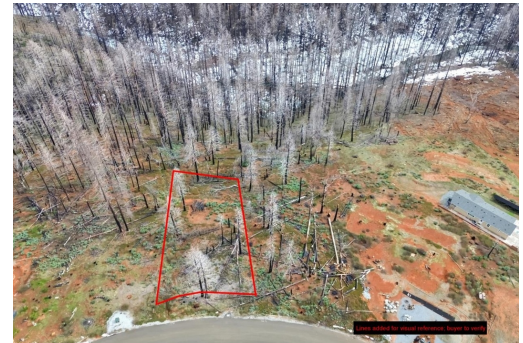

SCAN FOR MORE DETAILS

For Sale

39,000

Grizzly Flats is calling! Welcome to 5308 Wooded Glen Dr, a stunning 35,284 sq ft residential lot that is ready for your vision. Whether you dream of building a cozy mountain cabin, a modern retreat, or the ultimate weekend getaway, this property is your blank canvas. Located on a city street with water available, you get both convenience and th...

Text **876867** to **25678**

to receive all photos, details, school information and more via text 24/7!

Need to sell before you buy? Go to

[Racheladam.myNewHomeValue.com](https://www.racheladam.myNewHomeValue.com)

for your FREE & INSTANT home value estimate