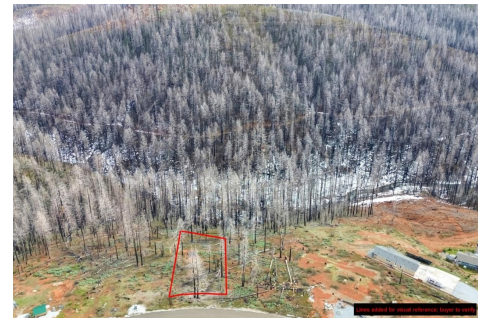

RACHEL ADAMS LEE REALTOR

Rachel Adams Lee

Realtor,
<https://www.theracheladamsleegroup.com/>
rachel@racheladamsleegroup.com
Phone: (916) 284-7864
Office: 916-226-1601
License: 01905860 , (CA)