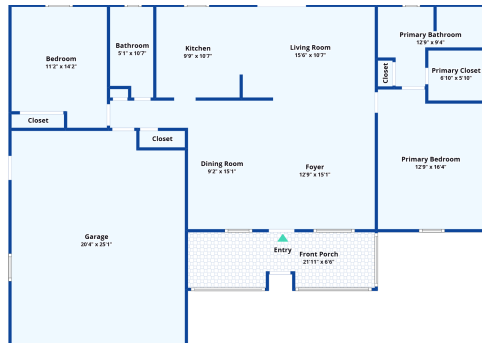

SCAN FOR MORE DETAILS

For Sale

269,900

2 Beds

2 full baths

1592 sqft

Experience Florida living in this well located Sylvan Shores home just minutes from downtown Lake Placid's shops, dining, and local events and near the eastern shore of Lake Clay with convenient access to the public park and boat ramp. Situated on 2 1/2 lots totaling just over half an acre, the property offers space and flexibility with vaulted ceilings, a...

Text 1442432 to 25678

to receive all photos, details, school information and more via text 24/7!

Need to sell before you buy? Go to

CherylBran.myNewHomeValue.com

for your FREE & INSTANT home value estimate