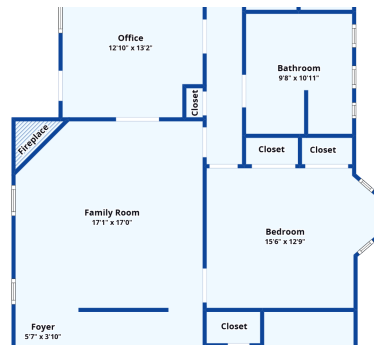

SCAN FOR MORE DETAILS

For Sale

269,900

2 Beds

2 full baths

1777 sqft

Located in the desirable Sylvan Shores community of Lake Placid, this 2 bedroom, 2 bathroom concrete block home offers a solid foundation for someone ready to make it their own. The spacious layout includes generously sized rooms, a dedicated dining area, and a functional kitchen with ample cabinet space, along with an in house utility room...

Text **1444434** to **25678**

to receive all photos, details, school information and more via text 24/7!

Need to sell before you buy? Go to

CherylBran.myNewHomeValue.com

for your FREE & INSTANT home value estimate