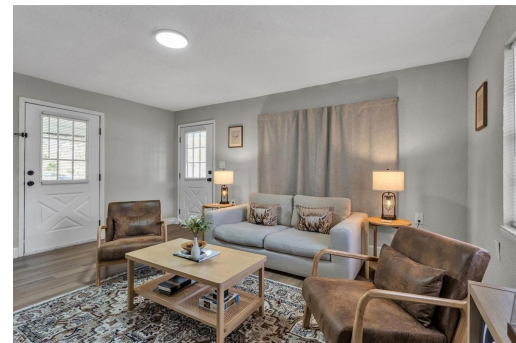

631 N NASHUA AVENUE, FORT MEADE, FL 33841

SCAN FOR MORE DETAILS

For Sale

$ 199,900

2 Beds

1 full , 1 half baths

972 sqft

Located in the charming and historic community of Fort Meade–Polk County’s oldest city–this inviting 2-bedroom, 1.5-bath home offers a blend of modern updates and small-town appeal. The nicely updated kitchen features stainless steel appliances, granite countertops, a tile backsplash, and soft-close cabinetry and drawers, creating a function...

For more information & pictures visit <https://631NNASHUAAVENUE.NewBestListing.com>

Need to sell before you buy? Go to

bnstephens.myNewHomeValue.com

for your FREE & INSTANT home value estimate

exp REALTY

LUXURY

Brian Stephens

Realtor,
<https://www.BrianStephens.org>
bnstephens@msn.com
Phone: (863) 647-8600
License: SL655038

If your property is now listed with a REALTOR® or Broker, please disregard this offer, as it is not our intention to solicit the offerings of other REALTORS® or Brokers. The information contained herein is deemed reliable but is not guaranteed.