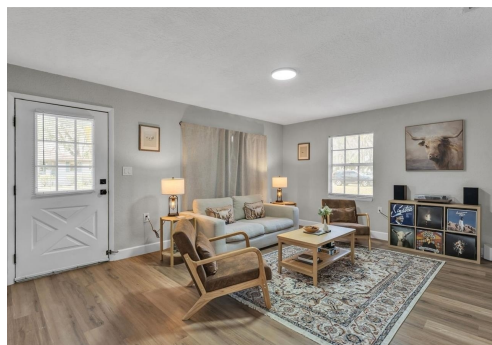

exp REALTY

LUXURY

Brian Stephens

Realtor,
<https://www.BrianStephens.org>
bnstephens@msn.com
Phone: (863) 647-8600
License: SL655038