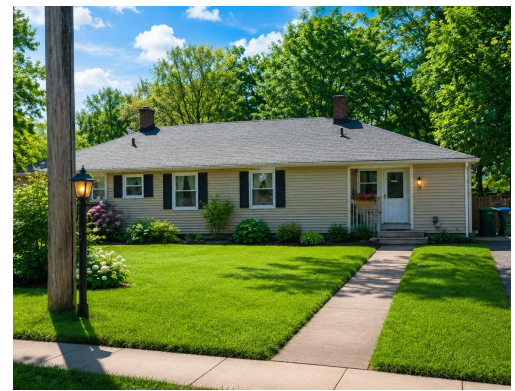

Sold

161 Circle Drive, New Milford, CT 06776

Contact for price 4 Beds 2 full baths 1332 sqft

For more information & pictures visit <https://27CrowsNestLn.NewBestListing.com>

Need to sell before you buy? Go to: <https://MChomesRea.myNewHomeValue.com>