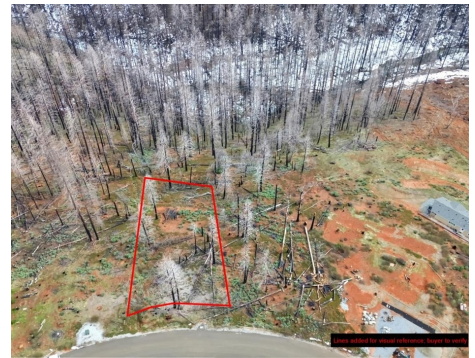

**For Sale**

**SCAN FOR MORE DETAILS**

5308 Wooded Glen Rd, Grizzly Flats, CA 95636

 39,000

Text **876867** to **888-881-6801**

to receive all photos, details, school information and more via text 24/7!

Grizzly Flats is calling! Welcome to 5308 Wooded Glen Dr, a stunning 35,284 sq ft residential lot that is ready for your vision. Whether you dream of building a cozy mountain cabin, a modern retreat, or the ultimate weekend getaway, this property is your blank canvas. Located on a city street with water available, you get both convenience and the peaceful lifestyle that makes Grizzly Flats so...