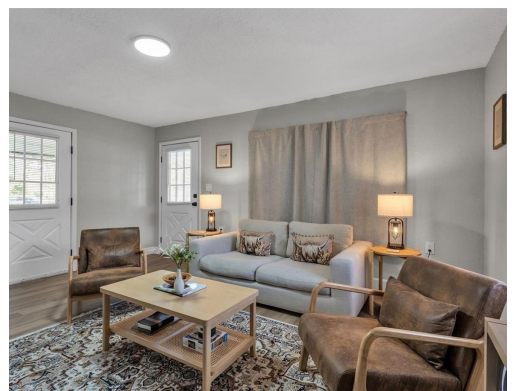

**For Sale**

631 N NASHUA AVENUE, FORT MEADE, FL 33841

\$ 199,900 2 Beds 1 full , 1 half baths 972 sqft

**For more information & pictures visit**  
<https://631NNASHUAAVENUE.NewBestListing.com>

Located in the charming and historic community of Fort Meade–Polk County’s oldest city–this inviting 2-bedroom, 1.5-bath home offers a blend of modern updates and small-town appeal. The nicely updated kitchen features stainless steel appliances, granite countertops, a tile backsplash, and soft-close cabinetry and drawers, creating a functional and stylish space for everyday living. The full bathroom h...